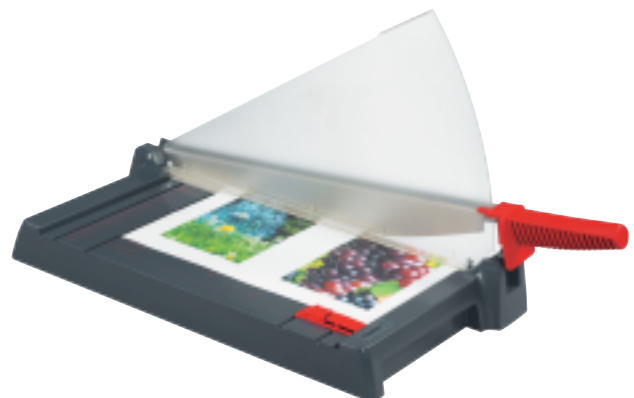

Trimmers & Guillotines for Hobby and Office

Premier[®]
A MARTIN YALE BRAND

Premier 100

Ruler and cutter in one: for hobby and office with formats up to A4

Premier 110 / 120

Perfection: the ground rotary blade cuts up to 10 sheets

Accessories for Premier 100 / 110

Creativity knows no limits thanks to interchangeable cutting head. Greeting cards and photos are transformed into one-of-a-kind showpieces

Premier 210 / 220

Where scissors have reached their limits: cuts up to five sheets with ease and accuracy

Premier 510 / 520

In the office or at home: rugged design assures precision results for up to 15 sheets

Model	Cutting length mm	Sheet capacity* sheets/70g ²	Table size W x D mm	Paper formats to DIN	Paper clamp automatic	Dimensions W x D x H mm	Weight approx. kg
100	310	5	110 x 310	A4	X	110 x 403 x 45	0,3
110	330	10	160 x 330	A4	X	230 x 480 x 70	1,2
120	460	10	160 x 460	A3	X	230 x 610 x 70	1,4
210	250	5	145 x 250	A5	man.	185 x 470 x 45	1,2
220	330	5	145 x 330	A4	man.	185 x 550 x 45	1,4
510	360	15	231 x 360	A4	man.	263 x 588 x 75/316	2,2
520	440	15	231 x 440	A3	man.	263 x 668 x 75/347	2,6