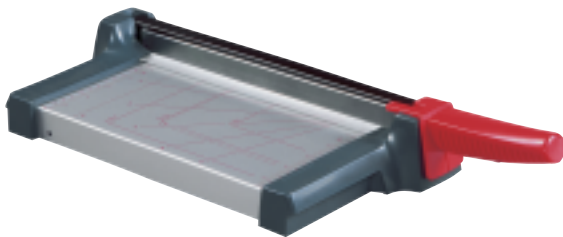

Trimmers & Guillotines for Hobby and Office

Premier[®]
A MARTIN YALE BRAND

Premier 100

Ruler and cutter in one: for hobby and office with formats up to A4

Premier 110 / 120

Perfection: the ground rotary blade cuts up to 10 sheets

Accessories for Premier 100 / 110

Creativity knows no limits thanks to interchangeable cutting head. Greeting cards and photos are transformed into one-of-a-kind showpieces

Premier 210 / 220

Where scissors have reached their limits: cuts up to five sheets with ease and accuracy

Premier 510 / 520

In the office or at home: rugged design assures precision results for up to 15 sheets

Model	Cutting length mm	Sheet capacity* sheets/70g ²	Table size W x D mm	Paper formats to DIN	Paper clamp automatic	Dimensions W x D x H mm	Weight approx. kg
100	310	5	110 x 310	A4	X	110 x 403 x 45	0,3
110	330	10	160 x 330	A4	X	230 x 480 x 70	1,2
120	460	10	160 x 460	A3	X	230 x 610 x 70	1,4
210	250	5	145 x 250	A5	man.	185 x 470 x 45	1,2
220	330	5	145 x 330	A4	man.	185 x 550 x 45	1,4
510	360	15	231 x 360	A4	man.	263 x 588 x 75/316	2,2
520	440	15	231 x 440	A3	man.	263 x 668 x 75/347	2,6