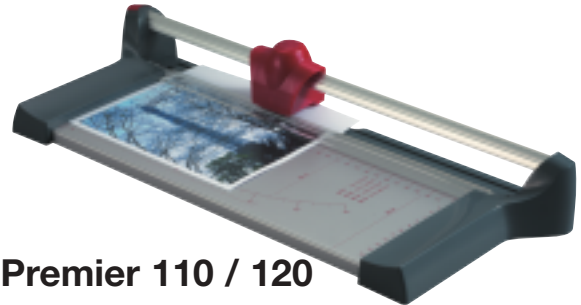

Trimmers & Guillotines for Hobby and Office

Premier[®]
A MARTIN YALE BRAND

Premier 100

Ruler and cutter in one: for hobby and office with formats up to A4

Premier 110 / 120

Perfection: the ground rotary blade cuts up to 10 sheets

Accessories for Premier 100 / 110

Creativity knows no limits thanks to interchangeable cutting head. Greeting cards and photos are transformed into one-of-a-kind showpieces

Premier 210 / 220

Where scissors have reached their limits: cuts up to five sheets with ease and accuracy

Premier 510 / 520

In the office or at home: rugged design assures precision results for up to 15 sheets

Model	Cutting length mm	Sheet capacity* sheets/70g ²	Table size W x D mm	Paper formats to DIN	Paper clamp automatic	Dimensions W x D x H mm	Weight approx. kg
100	310	5	110 x 310	A4	X	110 x 403 x 45	0,3
110	330	10	160 x 330	A4	X	230 x 480 x 70	1,2
120	460	10	160 x 460	A3	X	230 x 610 x 70	1,4
210	250	5	145 x 250	A5	man.	185 x 470 x 45	1,2
220	330	5	145 x 330	A4	man.	185 x 550 x 45	1,4
510	360	15	231 x 360	A4	man.	263 x 588 x 75/316	2,2
520	440	15	231 x 440	A3	man.	263 x 668 x 75/347	2,6