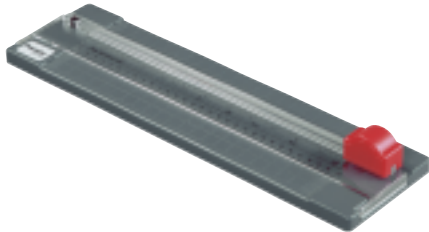

Trimmers & Guillotines for Hobby and Office

Premier[®]
A MARTIN YALE BRAND

Premier 100

Ruler and cutter in one: for hobby and office with formats up to A4

Premier 110 / 120

Perfection: the ground rotary blade cuts up to 10 sheets

Accessories for Premier 100 / 110

Creativity knows no limits thanks to interchangeable cutting head. Greeting cards and photos are transformed into one-of-a-kind showpieces

Premier 210 / 220

Where scissors have reached their limits: cuts up to five sheets with ease and accuracy

Premier 510 / 520

In the office or at home: rugged design assures precision results for up to 15 sheets

Model	Cutting length mm	Sheet capacity* sheets/70g ²	Table size W x D mm	Paper formats to DIN	Paper clamp automatic	Dimensions W x D x H mm	Weight approx. kg
100	310	5	110 x 310	A4	X	110 x 403 x 45	0,3
110	330	10	160 x 330	A4	X	230 x 480 x 70	1,2
120	460	10	160 x 460	A3	X	230 x 610 x 70	1,4
210	250	5	145 x 250	A5	man.	185 x 470 x 45	1,2
220	330	5	145 x 330	A4	man.	185 x 550 x 45	1,4
510	360	15	231 x 360	A4	man.	263 x 588 x 75/316	2,2
520	440	15	231 x 440	A3	man.	263 x 668 x 75/347	2,6