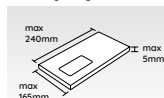

Letter

Weight up to and including 100g.