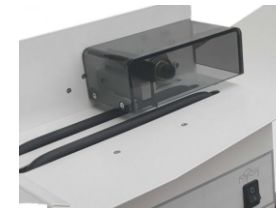

*Visit our website to see our complete range
or give us a call to discuss your options.*

The M1 Envelope Opener

The M1 Envelope Opener

This is perfect for a small office, print rooms and home use. Ideal for opening large quantities of envelopes and incoming mail. The cutting operation opens on the long side by slitting on only one side, this eliminates waste trims. With fast speeds up to 400 envelopes per minute with a width of slit 1.5mm upwards and the thickness of envelope up to 6mm. The envelopes are horizontally fed, so contents cannot be damaged and horizontal feeding stops contents to drop down and therefore be cut.

We supply 3 types of letter openers.

Blade: Letter openers are entry level, slicing the top of the envelope completely off.

Chadless: Letter openers only cut one side of the envelope, meaning there is no separate waste to jam the machine nor make a mess. As the envelope remains intact these letter openers can operate at higher speed than blade letter openers.

Visit our website to see our complete range
or give us a call to discuss your options.

The M1 Envelope Opener

The M1 Envelope Opener

This is perfect for a small office, print rooms and home use. Ideal for opening large quantities of envelopes and incoming mail. The cutting operation opens on the long side by slitting on only one side, this eliminates waste trims. With fast speeds up to 400 envelopes per minute with a width of slit 1.5mm upwards and the thickness of envelope up to 6mm. The envelopes are horizontally fed, so contents cannot be damaged and horizontal feeding stops contents to drop down and therefore be cut.